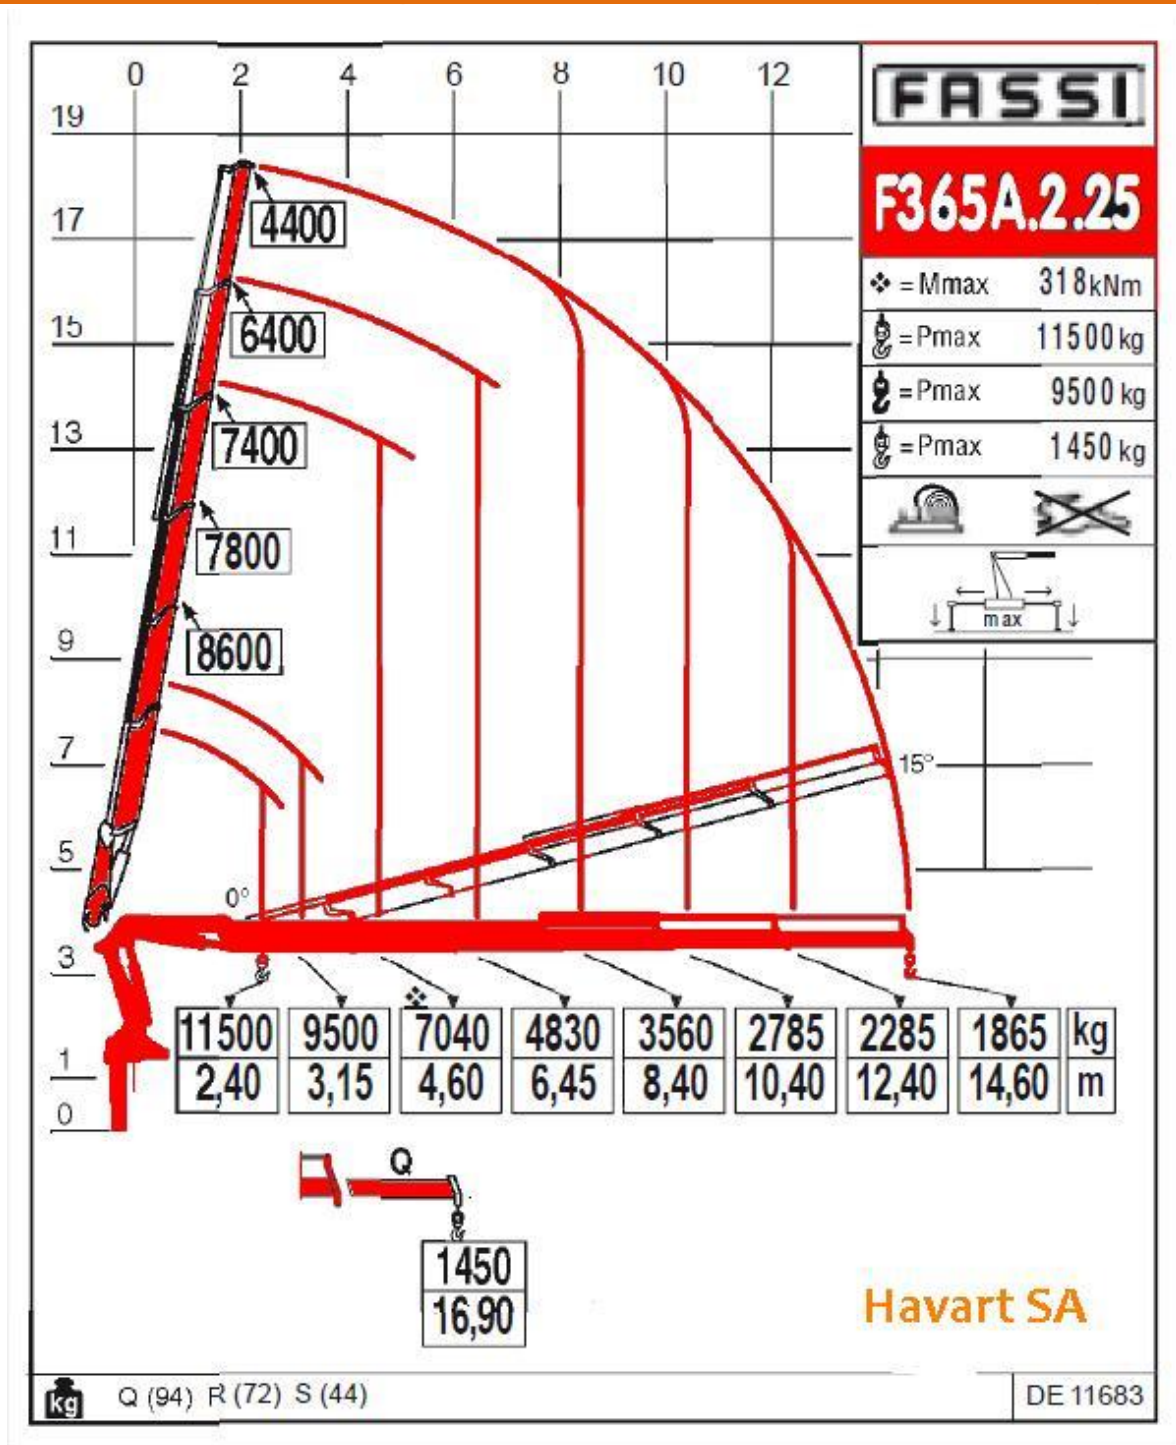

TRANSPORT – GRUE – DEMENAGEMENT INDUSTRIEL – MANUTENTION – LOCATION – ENTREPOSAGE

Camion-grue Fassi 32.40tm + Jib (L 214)

Tableau de Charge : Flèche Principale + Allonge Q